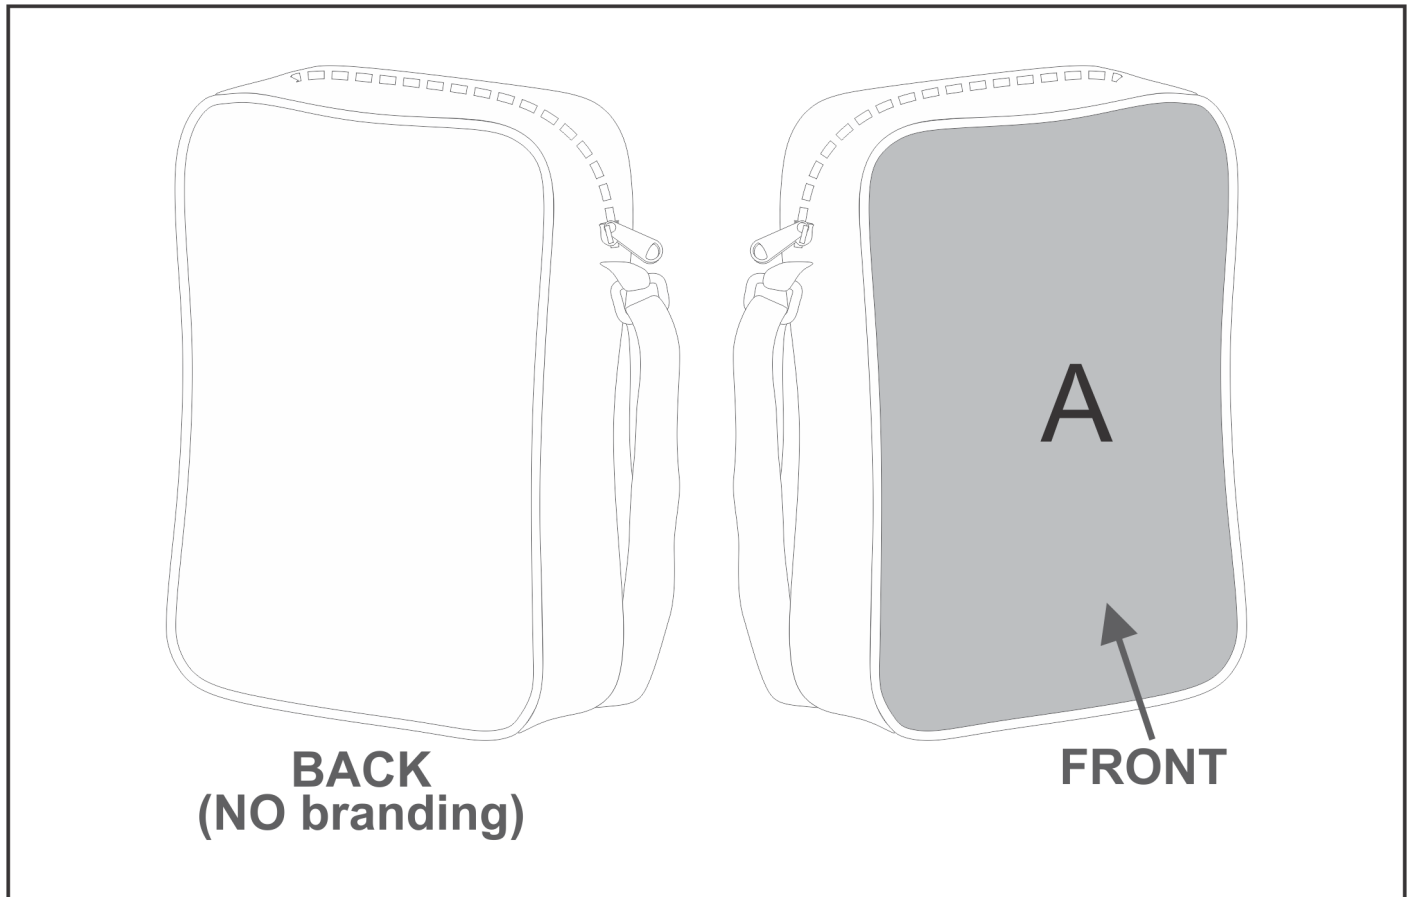

### Need to know:

- Includes 1-Position Sublimation (setup fees apply)
- Please Note: We cannot guarantee 100% logo Alignment on all Brandable Panels.

#### **Position A**

1. Custom Sublimation A (CPSUB-A)  
Full Colour  
Size: 193mm wide x 270mm high